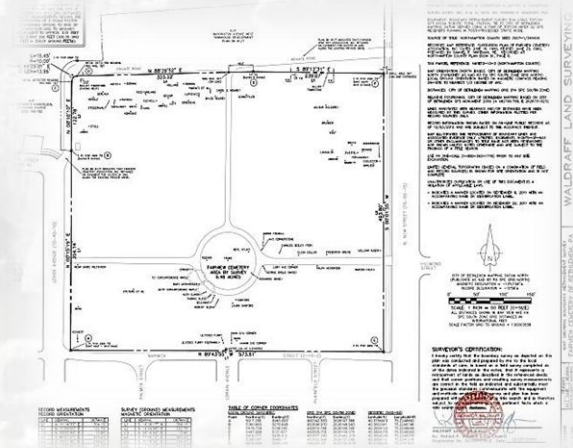

## Consider purchasing space in the **Fairview Cemetery of Bethlehem PA**

Call 610-866-1032 or visit the website <http://fairviewplot.com>

Take charge of your own destiny. Don't leave it up to your heirs to decide for you! Leave a lasting legacy for your descendants!

**Put your name in Stone at Fairview..**

**Put your name in Stone at Fairview..**

Fairview cemetery was started in 1895, off North New St., near Washington Ave., in Bethlehem PA 18018